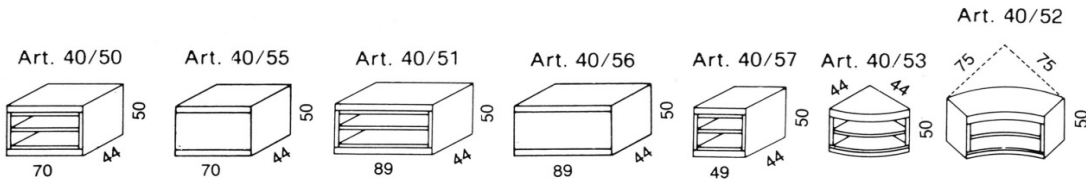

0,00
0,00
0,00
0,00
0,00