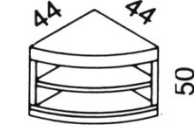

0

Art. 10/43

0
0
0
0
0
0
0
0
0
0