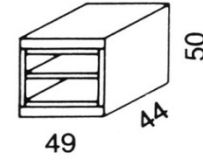

0

Art. 10/57

0
0
0
0
0
0
0
0
0
0