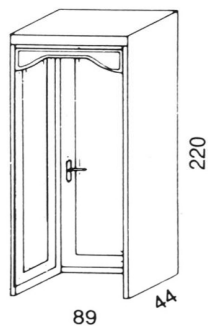

Art. 30/37-A