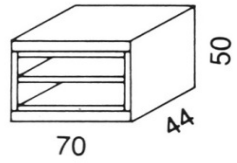

0

Art. 10/40