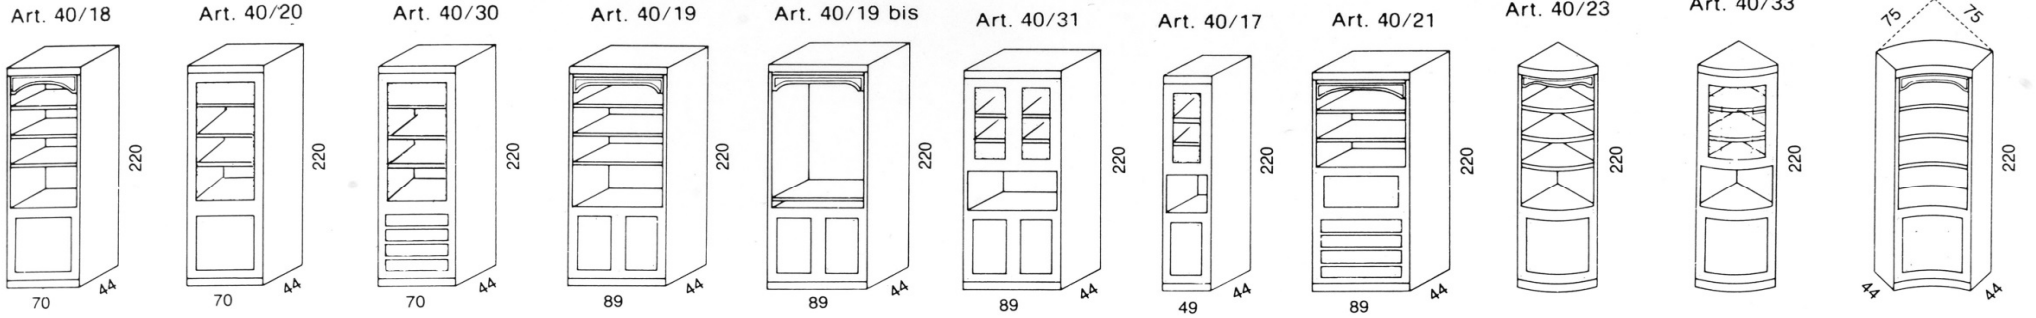

0,00
0,00
0,00
0,00
0,00