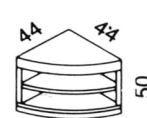

spalla terminale

spalla terminale

giunzione

giunzione

giunzione

Art. 30/43

0,00