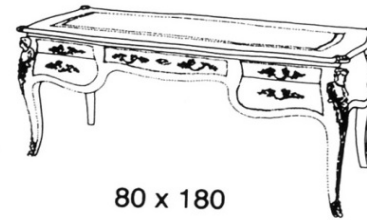

Scrivania 348