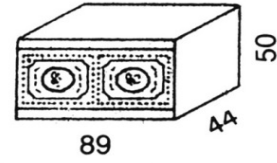

0

Art. 10/46

0
0
0
0
0
0
0
0
0
0