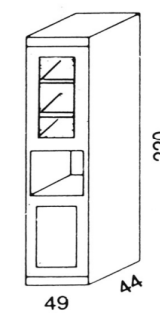

PRICE LIST 2015

STACKABLE PIECES OF FURNITURE

EURO

0,00

kg

mc

TABLES (WITHOUT DECORATION) AND CHAIRS

Art. 40/27 bis	Round table (extendable in the middle cm. 40)		6.616,42	0,80	70
Art. 40/27	Round table Ø cm. 120		5.406,70	0,80	66
	Crystal cover for the table Ø cm. 120		1.305,29	0,18	28
Art. 40/28	Rectangular table		6.947,19	1,09	85
	Crystal cover for the rectangular table		1.623,89	0,22	33
Art. 40/29	Chairs without inlay	cad.	1.816,91	0,38	17,5
Art. 40/32	Head small armchair without inlay	cad.	1.980,90	0,38	11,5
Art. 40/28 A	Table cm. 250 x 120		12.667,80	2,50	92
Art. 40/28 B	Table cm. 300 x 120		13.363,09	3,00	105
40/28 C	Table cm. 400 x 120 with 2 bases		15.506,09	4,00	145

0
0
0
0
0

Art. 30/17

0
0
0
0
0