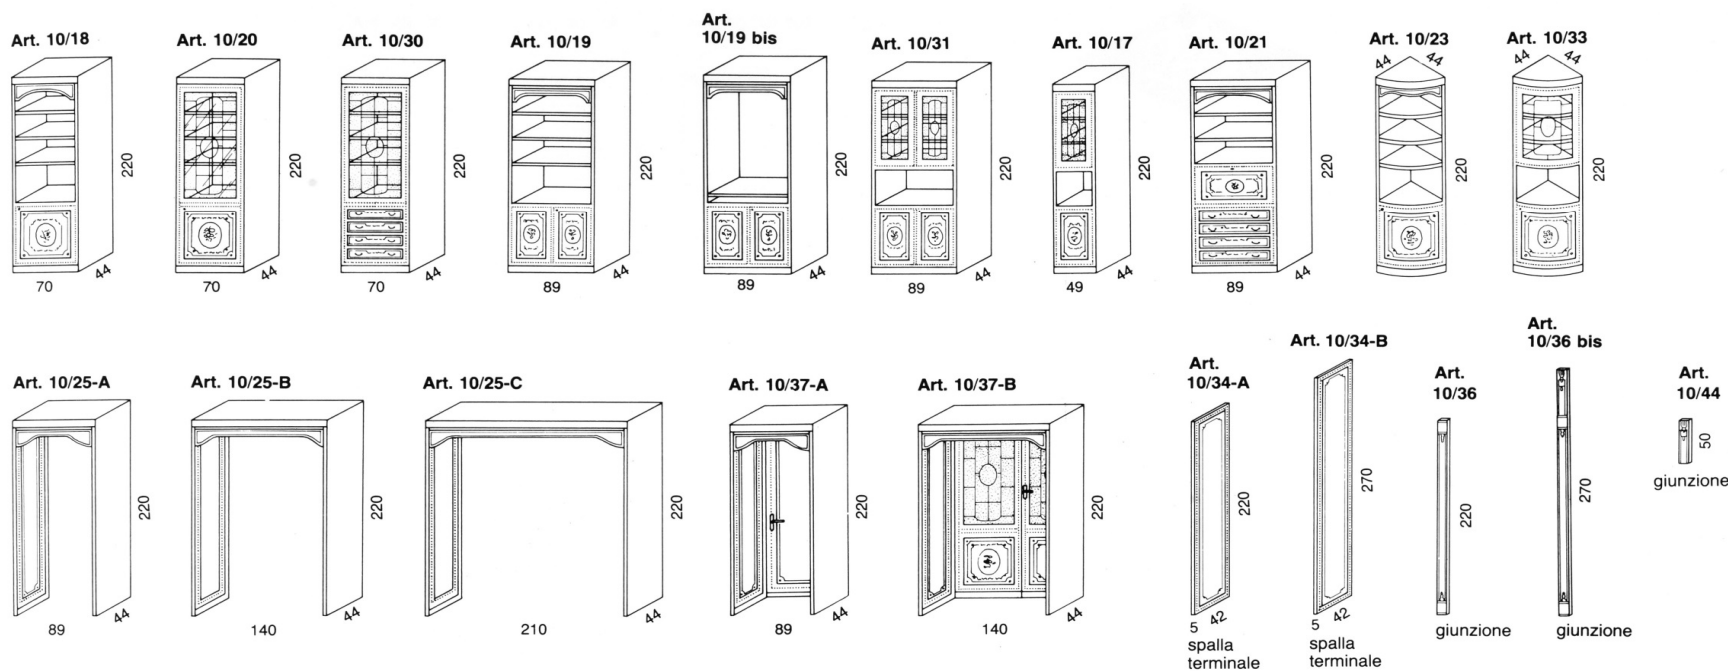

Art. 10/21	Shelf with glassware drop leaf and drawers, cm. 89	7.198,32	1,02	72
Art. 10/21 bis	Shelf with glassware door and bar cm. 89	9.062,09	1,02	75
Art. 10/23	Curved external final element with open shelf cm. 44	4.432,19	0,56	46
Art. 10/25 C	Bridge element (cm. 200 internally)	3.982,41	0,26	37
N.B.	Gilded applique	784,30		
Art. 10/25 B	Bridge element (cm. 130 internally)	3.658,19	0,26	33
Art. 10/25 A	Bridge element (cm. 80 internally, without door)	3.101,59	0,26	29
Art. 10/30	Glassware cupboard cm. 70	7.246,11	0,80	63
Art. 10/31	Glassware cupboard cm. 89	7.797,09	1,02	84
Art. 10/33	Curved external final element with glassware door cm. 44	5.351,42	0,56	48
Art. 10/34 A	Side panel for terminal elements cm. 220 h	994,20	0,07	29
Art. 10/34 B	Side panel for terminal elements cm. 270 h	1.202,22	0,10	33
Art. 10/36	Connecting pillar cm. 220 h	531,30	0,03	1,5
Art. 10/36 bis	Connecting pillar cm. 270 h	794,61	0,04	1,5