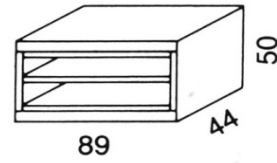

0

Art. 10/41

0
0
0
0
0
0
0
0
0
0