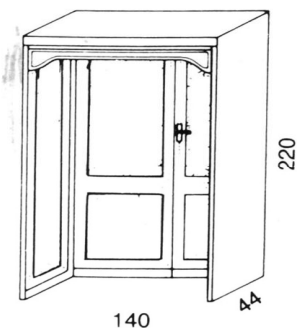

Art. 30/37-B

spalla terminale