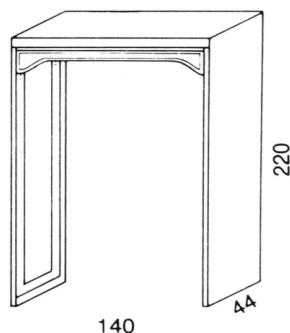

Art. 30/25-B