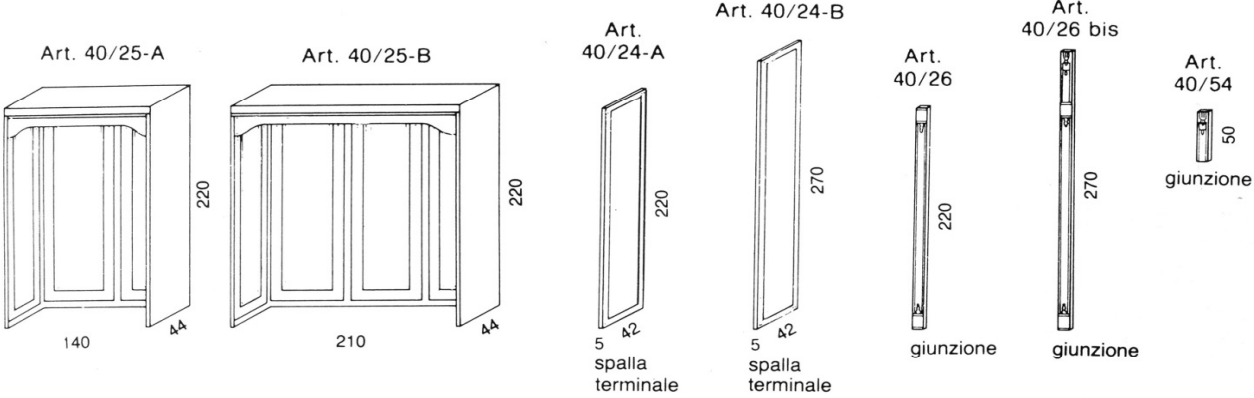

0,00
0,00
0,00
0,00
0,00