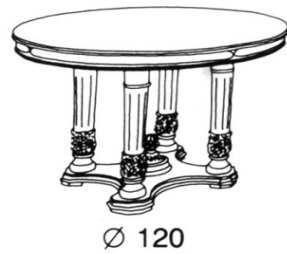

**Tavolo fisso
20/27**