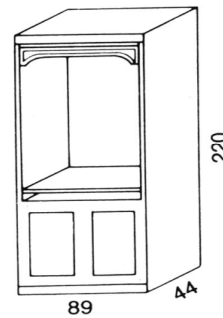

Art. 30/19 bis