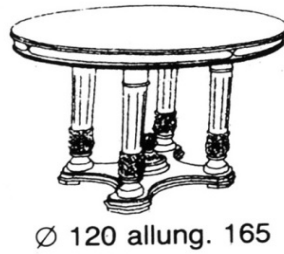

**Tavolo
allungabile**