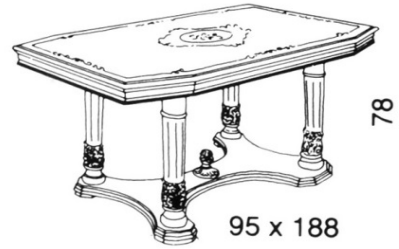

Tavolo 20/28