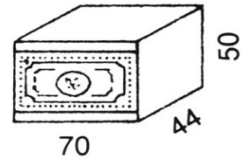

0

Art. 10/45

0
0
0
0
0
0
0
0
0
0