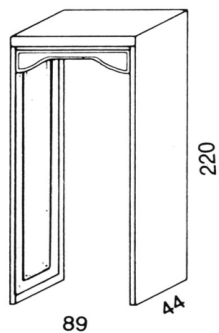

Art. 30/25-A